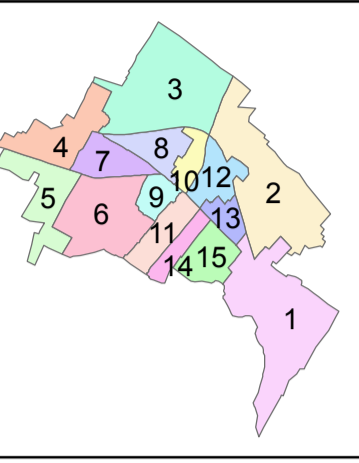

# DISTRICT:-SULTANPUR

NAGAR PANCHAYAT-LAMBHUA

WARD NAME-ADARSH NAGAR

WARD NO-11